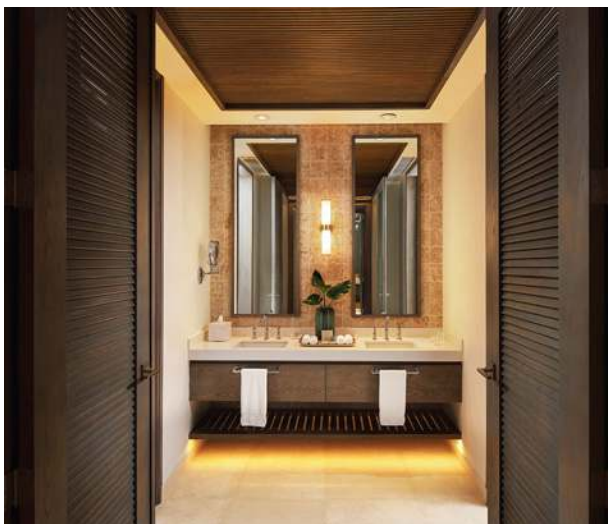

Features:

- Bed Configuration: King and Two Double options
- Private patio and balcony options with breathtaking garden and golf course views
- Private butler service and nightly turndown service
- Silky 1000 thread-count Egyptian cotton linens
- Exclusive Premier Room golf cart for traveling throughout the resort
- Fully automated rooms equipped with a state-of-the-art bedside LG Hospitality Suite
- Complete room black-out capability
- 55" Smart TV's with international cable and streaming channels
- Full-size premium wet-bar and beverages
- In-room and patio / balcony dining tables and chairs
- Kohler accessorized bathroom and amenity fixtures throughout featuring rain showers and tubs in every room:
- Customized pillow and aromatherapy menus
- Selection of artisanal gourmet coffees and teas
- Spacious living room area with pull sofa bed
- Complimentary Wi-Fi access

- Kohler accessorized bathroom and amenity fixtures throughout featuring rain showers and tubs in every room
- Selection of artisanal gourmet coffees and teas
- Spacious living room area with pull sofa bed
- Complimentary Wi-Fi access