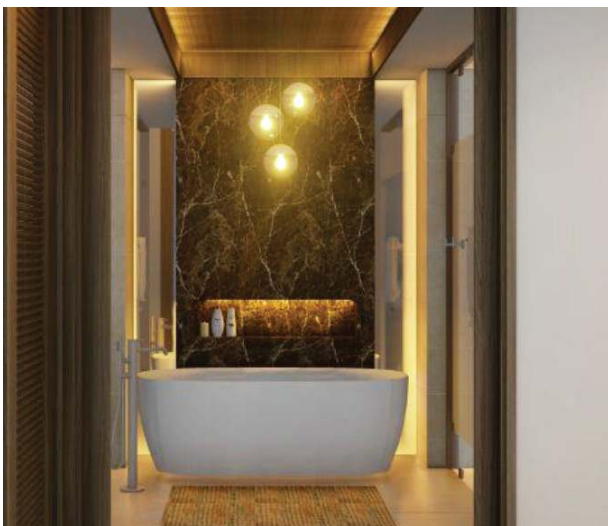

For additional information contact us at 809-523-8698

1-800-877-3643 (USA) | 786-735-1901 (Europe) | res1@ccampo.com.do

La Romana, Dominican Republic | WWW.CASADECAMPO.COM.DO